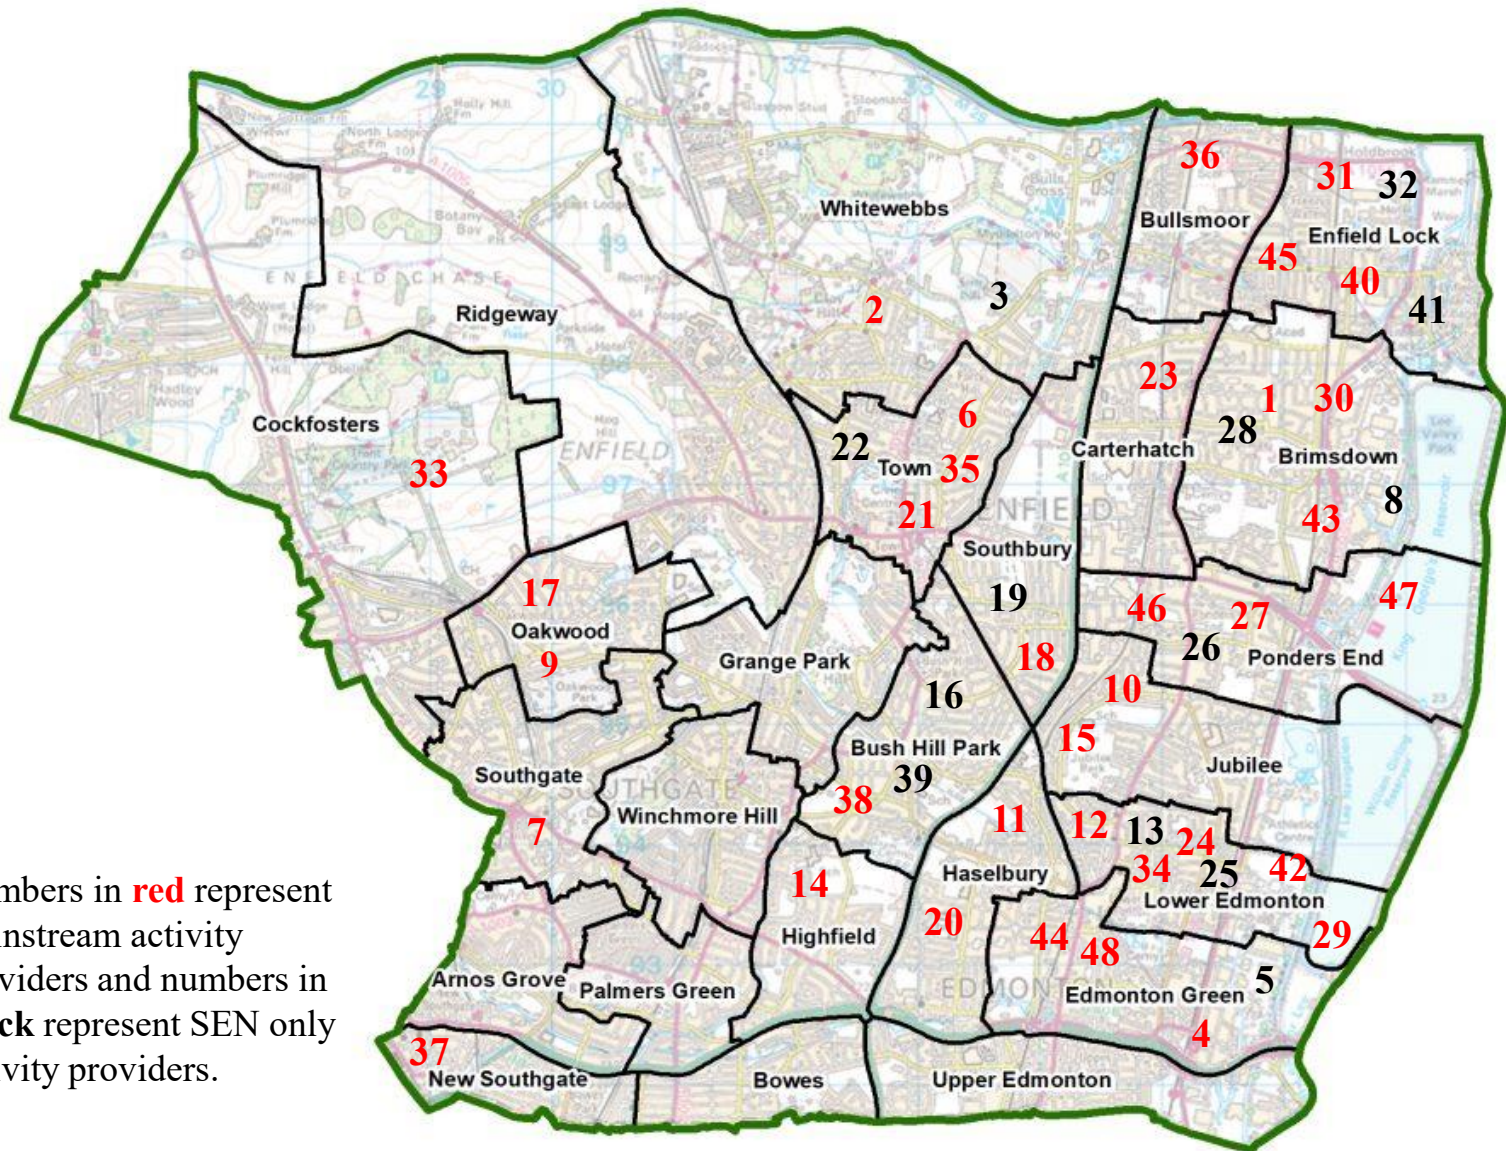

Map of activity providers

Numbers in **red** represent mainstream activity providers and numbers in **black** represent SEN only activity providers.